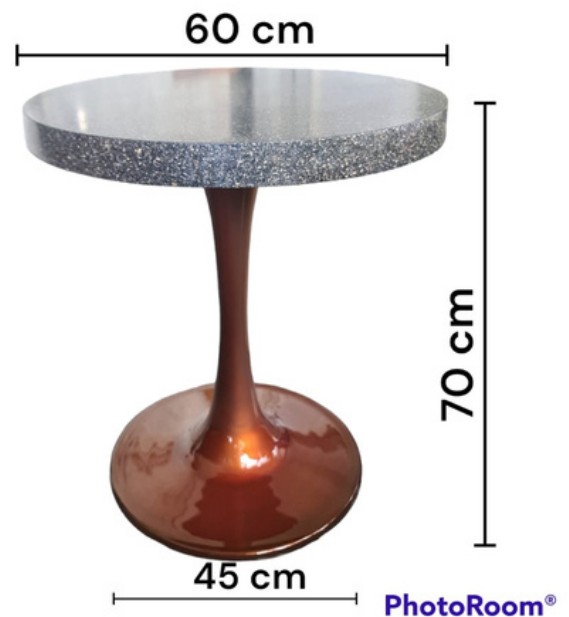

## Description

Top : RESIN TERASSO

Base : Almunium Cast

Finish : Powder coating

INDOOR AND OUTDOOR  
FURNITURE

PRICE : USD 175

CAN CUSTOMIZED