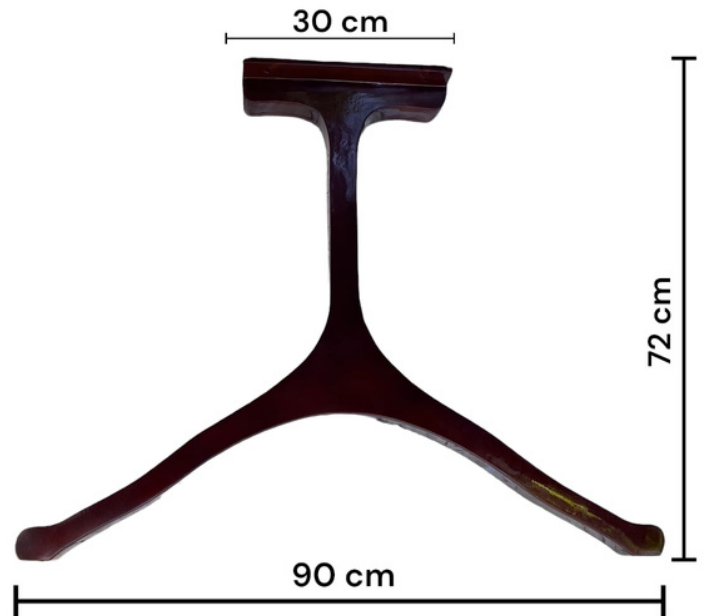

## Description

Top : ( Custom )

Base : Iron Cast

Finish : Powder coating

INDOOR AND OUTDOOR  
FURNITURE

PRICE : USD 100

CAN CUSTOMIZED